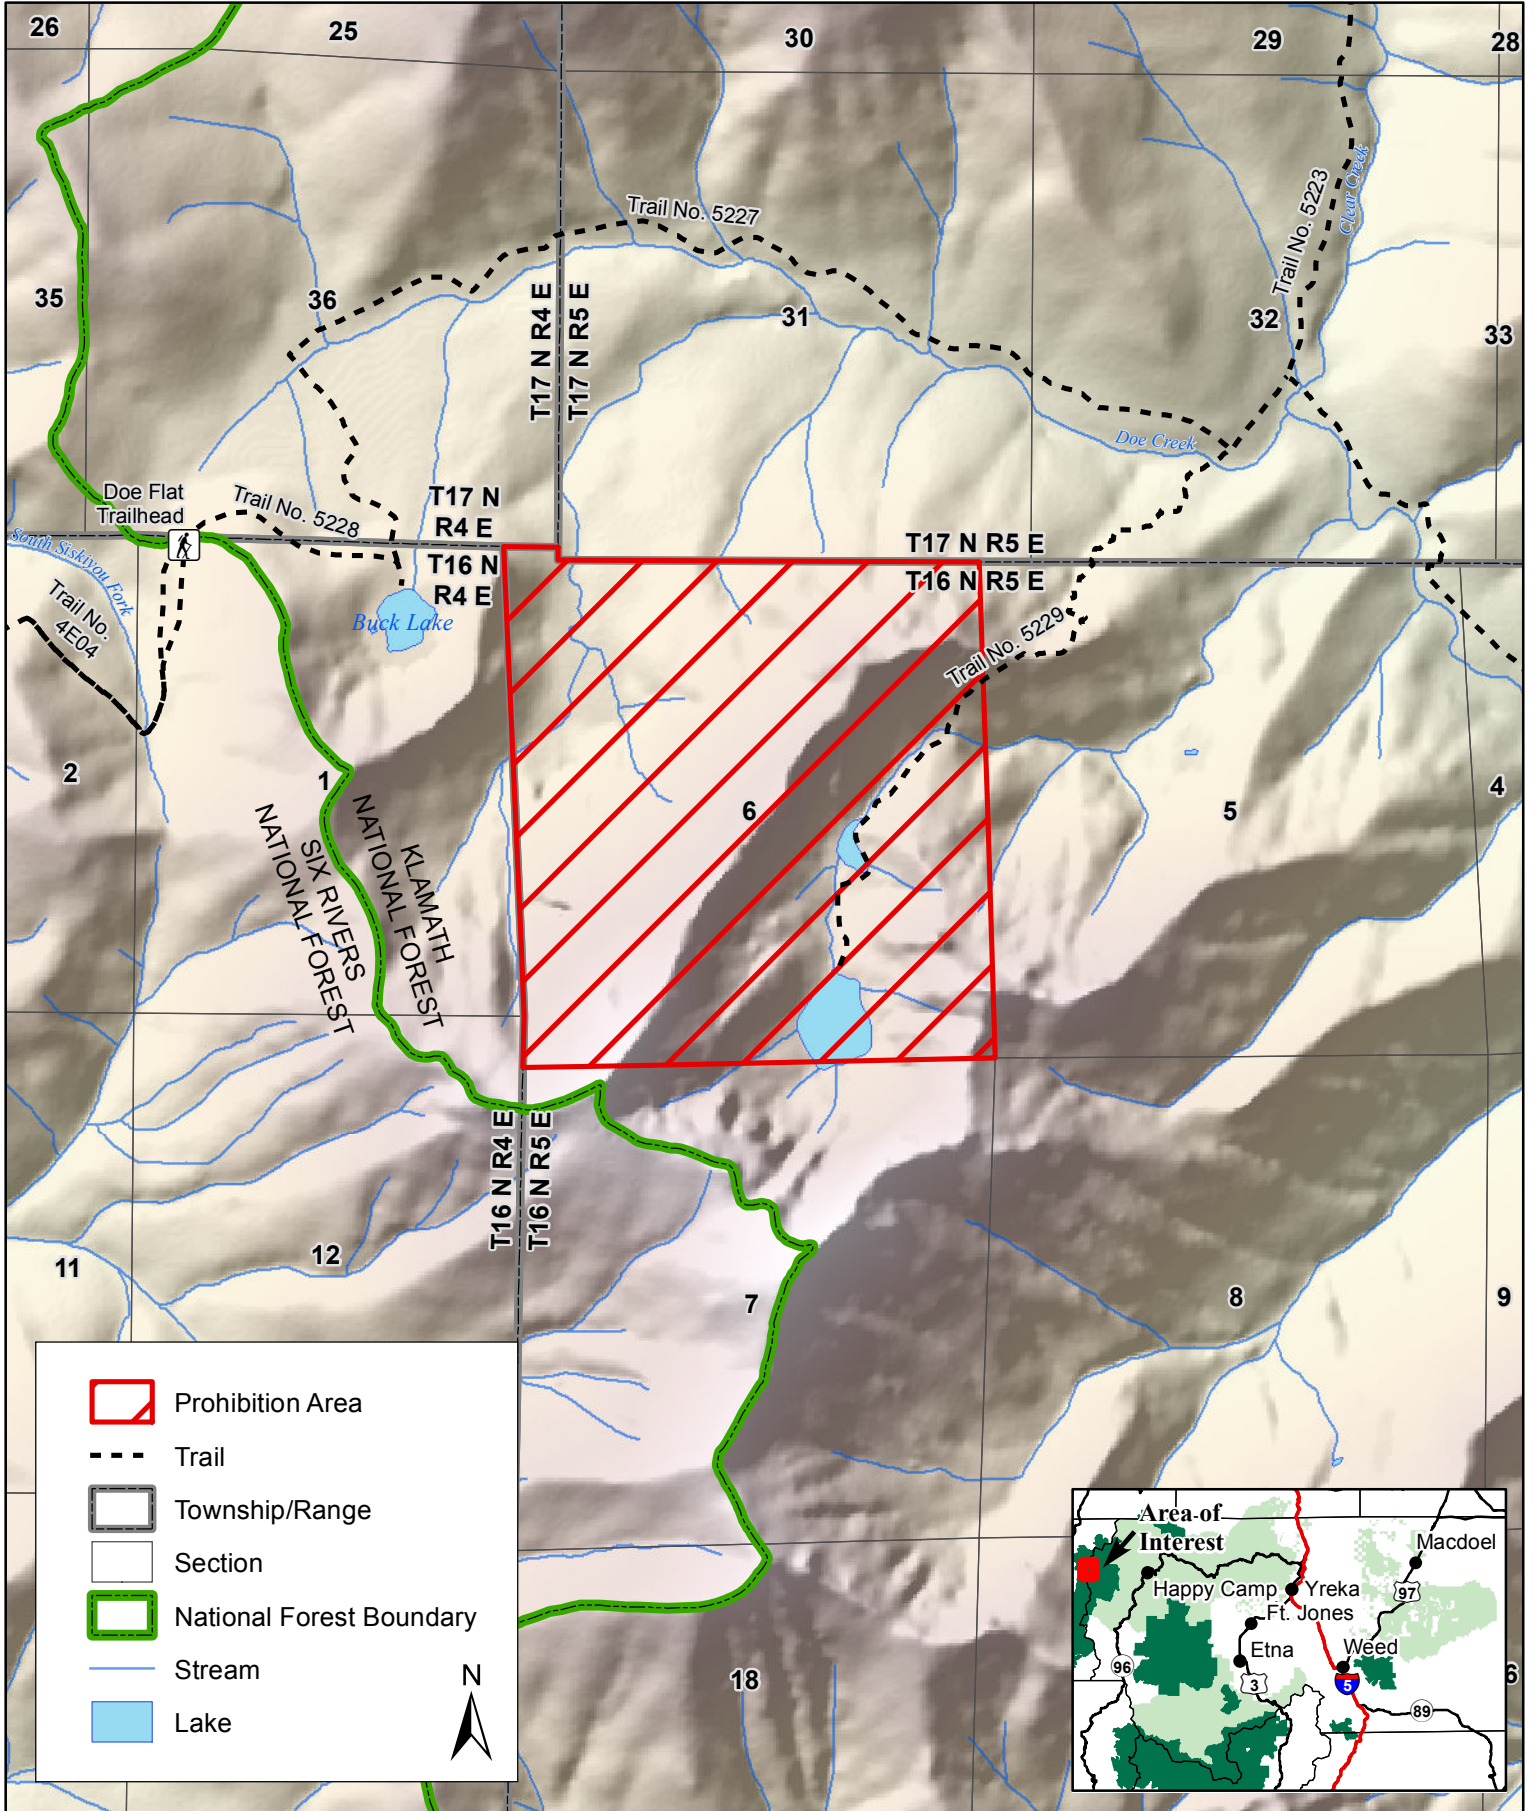

Devil's Punchbowl Restricted Area - Siskiyou Wilderness Klamath National Forest

Forest Order No. 20-05-16

-  Prohibition Area
-  Trail
-  Township/Range
-  Section
-  National Forest Boundary
-  Stream
-  Lake